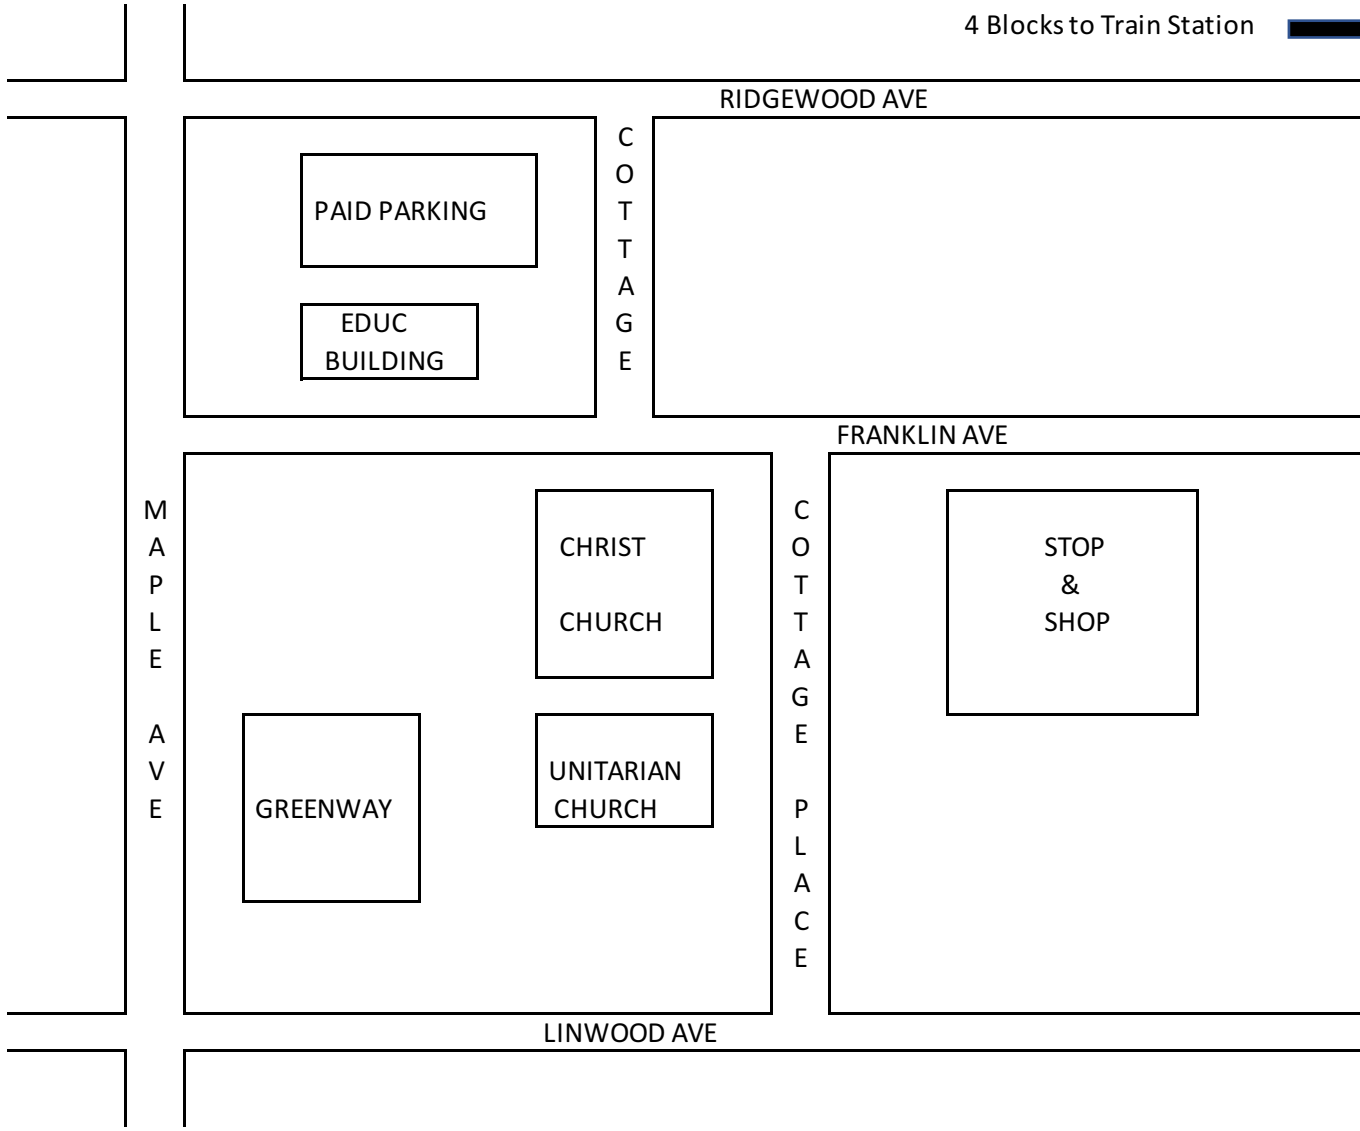

For more information:
www.bridge-njba.org

Save the Dates!
April 5 to 7, 2024
Unit 106 Sectional
Ridgewood, NJ

Parking Options - Unit 106 Sectional
 Christ Church, 105 Cottage Place
 Ridgewood, NJ 07450

4 Blocks to Train Station